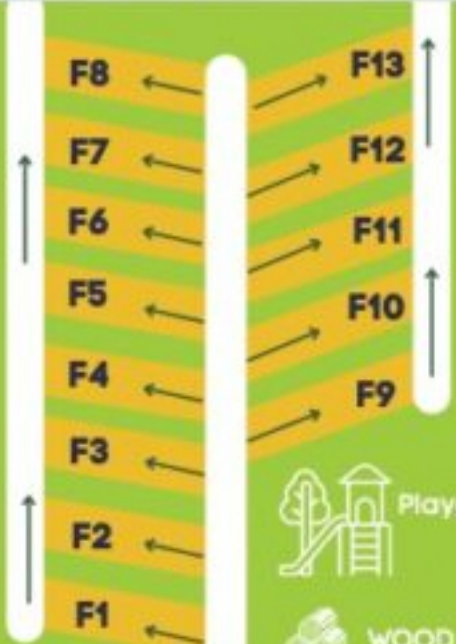

PAVILION

airbnb COTTAGE

SPEED LIMIT 5

SPEED LIMIT 5

PREMIUM PULL-THROUGH SITES

F1 - F13

STANDARD PULL-THROUGH SITES

#426 - 432